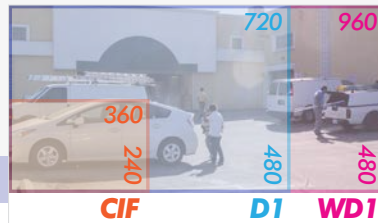

Why do I have to switch?

RESOLUTION COMPARISON AMONG CIF / D1 / WD1(960H)

Recording capability of the previous generation DVRs are limited at D1 (720×480) resolution. There are many 960H cameras on the market, but the previous generation DVR just won't take a full advantage of the extra pixels from them. The new DVR series takes to the whole new level of security recording performance by fully supporting 960H resolution. 960H(960×480) resolution is one of the wide-screen formats and it covers more blind spots than the regular 4:3 aspect ratio format. And the second, they are more compact in size, packed with features and even more affordable than ever. We have no doubt that the benefits from 960H DVRs will fulfill your expectation and provide better cost for your installation jobs.

Operating System	Embedded Linux
OS Firmware	Linux OS in Flash Memory
Signal Format	NTSC or PAL (Auto/Manual)
Memory	512MB DDR3 Memory
Video Input	8 (BNC)
Video Output	Composite : 1
VGA	1 Port (Max. 1920 × 1080)
HDMI	1 Port (Max. 1920 × 1080)
(Analog) Spot Out	1
Recording Rate	240 (NTSC) / 200 (PAL)
Audio Input / Output	1 Input / 1 Output
Alarm Input / Output	2 Input / 1 (TTL)
USB 2.0	2 × USB (1 × Front Panel, 1 × Rear Panel)
Ethernet	10 / 100 / 1000 Mbps Ethernet (RJ-45)
User Interface (GUI / Control Device)	Keypad, Mouse, PTZ Control, Remote Center
Archive File Format	EXE (Video clip) / AVI (Video Clip) / JPEG (Still Image)
NTP Server	Yes
GMT Time Zone	Yes
Auto DST	Yes
Recording Qualities	Super / High / Standard / Low
Recording Modes	Continuous / Alarm / Motion / Emergency
Motion Detection	Yes (22 × 15)
Playback Control	×1, ×2, ×4, ×8, ×16, ×32, ×64, Extreme
RS-485 Control	RS-485/422 Terminal Block, RS-485 through BNC
Text Insertion (POS)	4
Multi Language	Arabic / Chinese (Simplified) / Chinese (Traditional) / Croatian / Czech / Danish / English / French / German / Italian / Japanese / Korean / Persian / Polish / Portuguese / Russian / Spanish / Thai / Turkish
Central Monitoring Station	CMS Pro (Windows) / iCMS (MAC) / xCMS (Linux) / Web Client Pro
Mobile Viewer	iPad / iPhone / Android
Primary Storage	1 × SATA HDD (Up to 3TB)
Clip Copy Storage	USB Memory Stick
Dimension(W×H×D)	290mm × 50mm × 329mm / 11.42" × 1.97" × 12.95"
Operating Temperature	5°C~40°C / 41°F~104°F
Operating Humidity	0% ~ 90%
Power Adapter	12V, 3.33A (40W)
Power Consumption	Max. 25W in Normal Operation