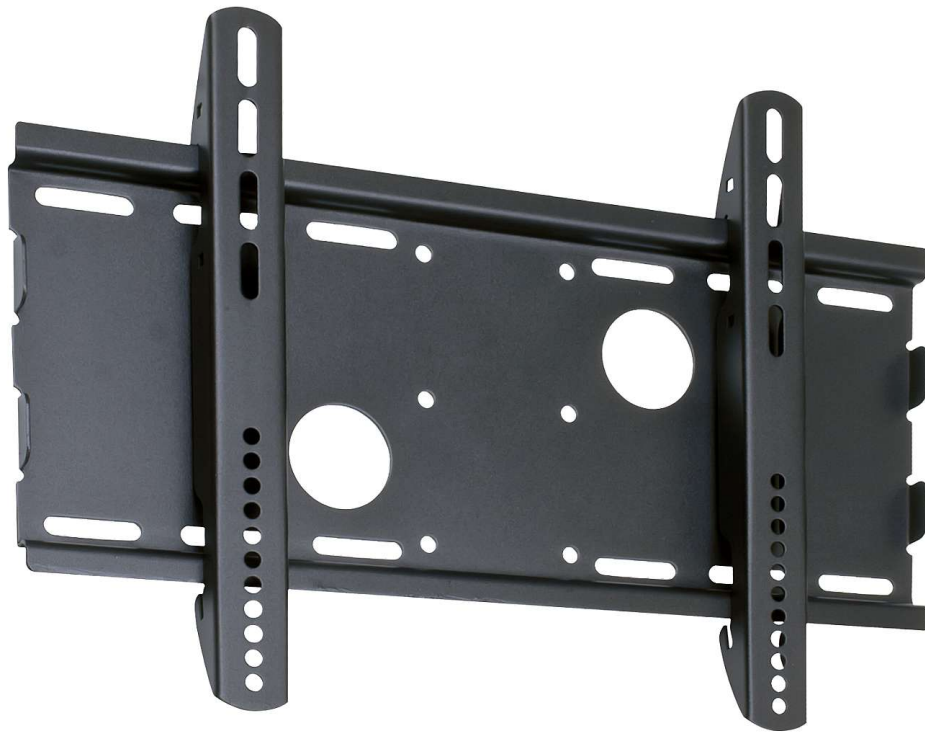

# Classic Heavy-Duty Fixed Wall Mount for 23" - 37" LCD / LED TV

Small Size Plasma/LCD TV Monitor Mount • VESA / Wall

## Overview

Easy to use and install, the popular model PLB-3 is designed to fit any 32"-55" Flat Panel TV up to 75kgs/165lbs. It features solid construction and 100% safety guarantee. Strength has been tested for a minimum of three times its stated load capacity. The locking bar provides anti-theft function which will

# Classic Heavy-Duty Fixed Wall Mount for 23" - 37" LCD / LED TV

require a padlock. Two adaptors are included for support TV at 5° tilting down. Compatible with VESA hole up to 400 × 200

## SPECIFICATIONS

Product Category:	TV wall mount
Rank:	Standard Series
By Function:	Fixed
Mounting Hole Pattern :	Universal
Material:	Steel
Pipe Size:	\ (\)
Surface Finish:	Powder Coating
Color:	Black
Product Size With Open Position:	34 × 510 × 360mm (1.3" × 20.1" × 14.2")
Fit Screen Size:	32"-55"
Installation:	Solid wall, Double Stud
Rated Load:	75kg (165lbs)
Strength Tested:	4 times approve
Max. VESA:	465 × 330mm
VESA Compatible:	100 × 100,200 × 100,200 × 200,300 × 300,400 × 200
Tilt Range:	-5° ~ 0°
Swivel Range:	0
Screen Level:	0
Screen Rotation:	0
Profile:	34mm (1.3")
Bubble Level:	No
Anti-theft:	Yes
Cable Management:	No
Wall separated:	No
Panel separated:	Yes