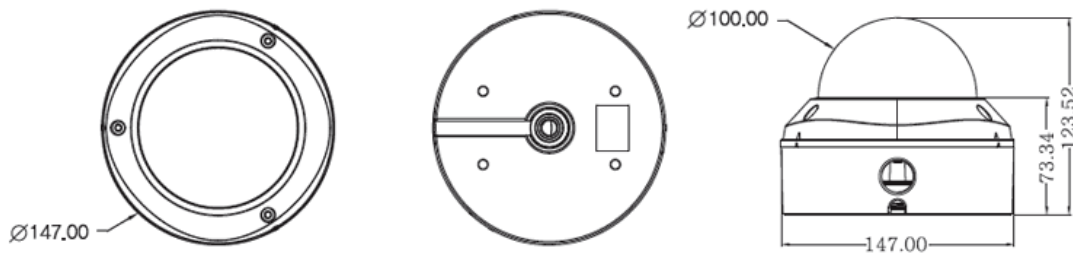

# Eyemax | HD-SDI 1080P (2MP) STORM® Outdoor Vandal-resistant IP68 Dome Camera w/ Auto-Iris VF Lens, Dual Power

1/3" Sony CMOS CCD • High Resolution 1000TVL Over • 2.8~12 Auto-Iris VF Lens 5.7 in • 3-Axis Construction • True Day & Night (ICR) • DNR (Digital Noise Reduction) • L Size

## FEATURES

- 1/3" SONY CMOS
- HD-SDI (1080p, 720p) / High Resolution (1000 TV line over)

# Eyemax | HD-SDI 1080P (2MP) STORM® Outdoor Vandal-resistant IP68 Dome Camera w/ Auto-Iris VF Lens, Dual Power

- HD-SDI (High Definition Serial Digital Interface) / 1 lux at F1.2 / 0.1 lux (B/W)
- Update Vandalproof & vandalproof Housing (IP68 rating) / OSD Controlled
- Motion / Privacy / Easy Installation / 3 Axis Construction
- DNR (Digital Noise Reduction) / Auto IRIS V/F Lens 2.8 ~ 12mm
- DC 12V / AC 24V

## DIMENSIONS

unit : mm