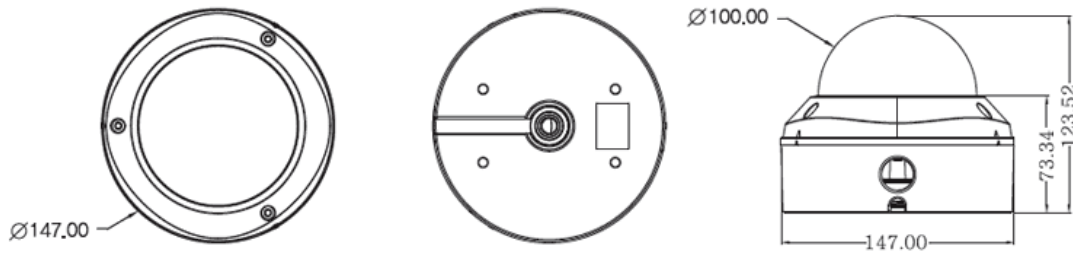

Eyemax | HD-SDI 1080P (2MP) STORM® Outdoor Vandal-resistant IP68 Dome Camera w/ Auto-Iris VF Lens, Dual Power

1/3" Sony CMOS CCD • High Resolution 1000TVL Over • 2.8~12 Auto-Iris VF Lens 5.7 in • 3-Axis Construction • True Day & Night (ICR) • DNR (Digital Noise Reduction) • L Size

FEATURES

- 1/3" SONY CMOS
- HD-SDI (1080p, 720p) / High Resolution (1000 TV line over)

Eyemax | HD-SDI 1080P (2MP) STORM® Outdoor Vandal-resistant IP68 Dome Camera w/ Auto-Iris VF Lens, Dual Power

- HD-SDI (High Definition Serial Digital Interface) / 1 lux at F1.2 / 0.1 lux (B/W)
- Update Vandalproof & vandalproof Housing (IP68 rating) / OSD Controlled
- Motion / Privacy / Easy Installation / 3 Axis Construction
- DNR (Digital Noise Reduction) / Auto IRIS V/F Lens 2.8 ~ 12mm
- DC 12V / AC 24V

SPECIFICATIONS

DIMENSIONS

unit : mm