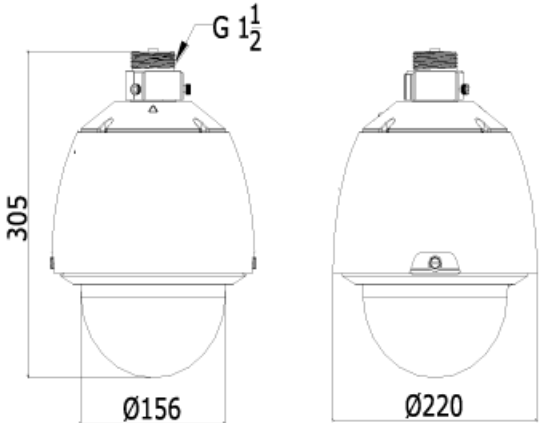

HD-TVI 1080P (2MP) Outdoor PTZ Dome Camera w/ 30x Optical Zoom

AGC	Auto / Manual
S/N Ratio	≥50dB
3D DNR	Support
Backlight Compensation	Support
WDR	Digital WDR
Shutter Time	PAL: 1 ~ 1/10,000s NTSC: 1 ~ 1/10,000s
Day & Night	IR Cut Filter
Digital Zoom	16x
Privacy Mask	8 privacy masks programmable; a maximum of 8 zones can be masked simultaneously on the same video screen
Focus Model	Auto / Semiautomatic / Manual
Lens	
Focal Length	4 ~ 120mm, 30X
Zoom Speed	Approx.3.0s(Optical Wide-Tele)
Angle of View	58 ~ 1.7 degree(Wide-Tele)
Min. Working Distance	10 ~ 1500mm (Wide-Tele)
Aperture	F1.6-F4.4
Pan & Tilt	
Pan Range	360° endless
Pan Speed	Pan Manual Speed: 0.1° ~ 250°/s Pan Preset Speed: 300°/s
Tilt Range	-5° ~ 90° (Auto Flip)
Tilt Speed	Tilt Manual Speed: 0.1° ~ 150°/s Tilt Preset Speed: 200°/s
Proportional Zoom	Rotation speed can be adjusted automatically according to zoom multiples
Number of Preset	256
Patrol	8 patrols, up to 32 presets per patrol
Pattern	4 patterns, with the total recording time not less than 10 minutes
Power-off Memory	Support

DIMENSIONS

HD-TVI 1080P (2MP) Outdoor PTZ Dome Camera w/ 30x Optical Zoom

unit : mm