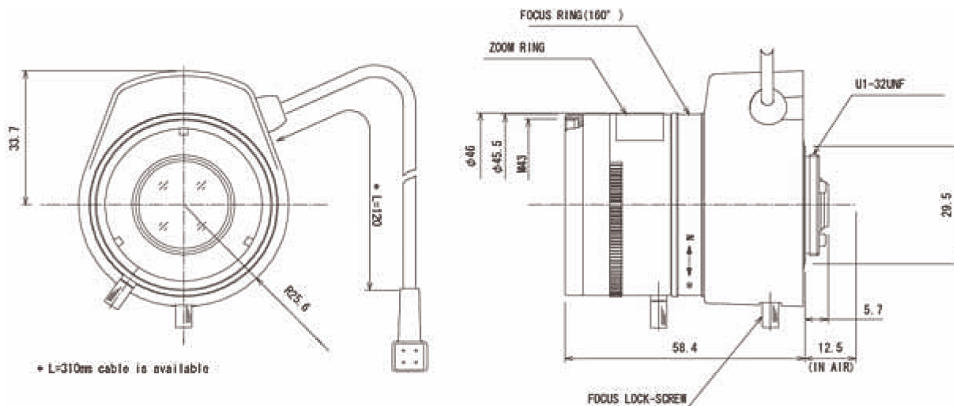

### FEATURES

- 1/2.7" Format
- 3 Megapixel
- 12.5 ~ 50mm Varifocal

# IR Corrected 3 Mega Pixel Lens / 12.5~50mm Auto-Iris

- Full HD Format
- DC Auto-iris
- Precise Focus Adjustment
- New Focus Lock System
- IR Corrected Optics
- Corner Brightness

## SPECIFICATIONS

|                    |  |
|--------------------|--|
| Application        | 1/2.7" format camera                                     |
| Focal Length       | 12.5 ~ 50mm  |
| Aperture           | F1.4 ~ 360C  |
| Angle of View      | (D) 30.3° ~ 7.7°<br>(H) 24.0° ~ 6.2°<br>(V) 17.8° ~ 4.7° |
| Object Distance    | 1.0m - INF   |
| Filter Size        | M40.5 P=0.5  |
| Mount              | CS - Mount   |
| Operating Temp.    | 14°F ~ 122°F(-10°C ~ 50°C)                               |
| Dimensions (W×H×D) | ∅46 × 60 × 58.2mm  |

## DIMENSIONS

unit : mm